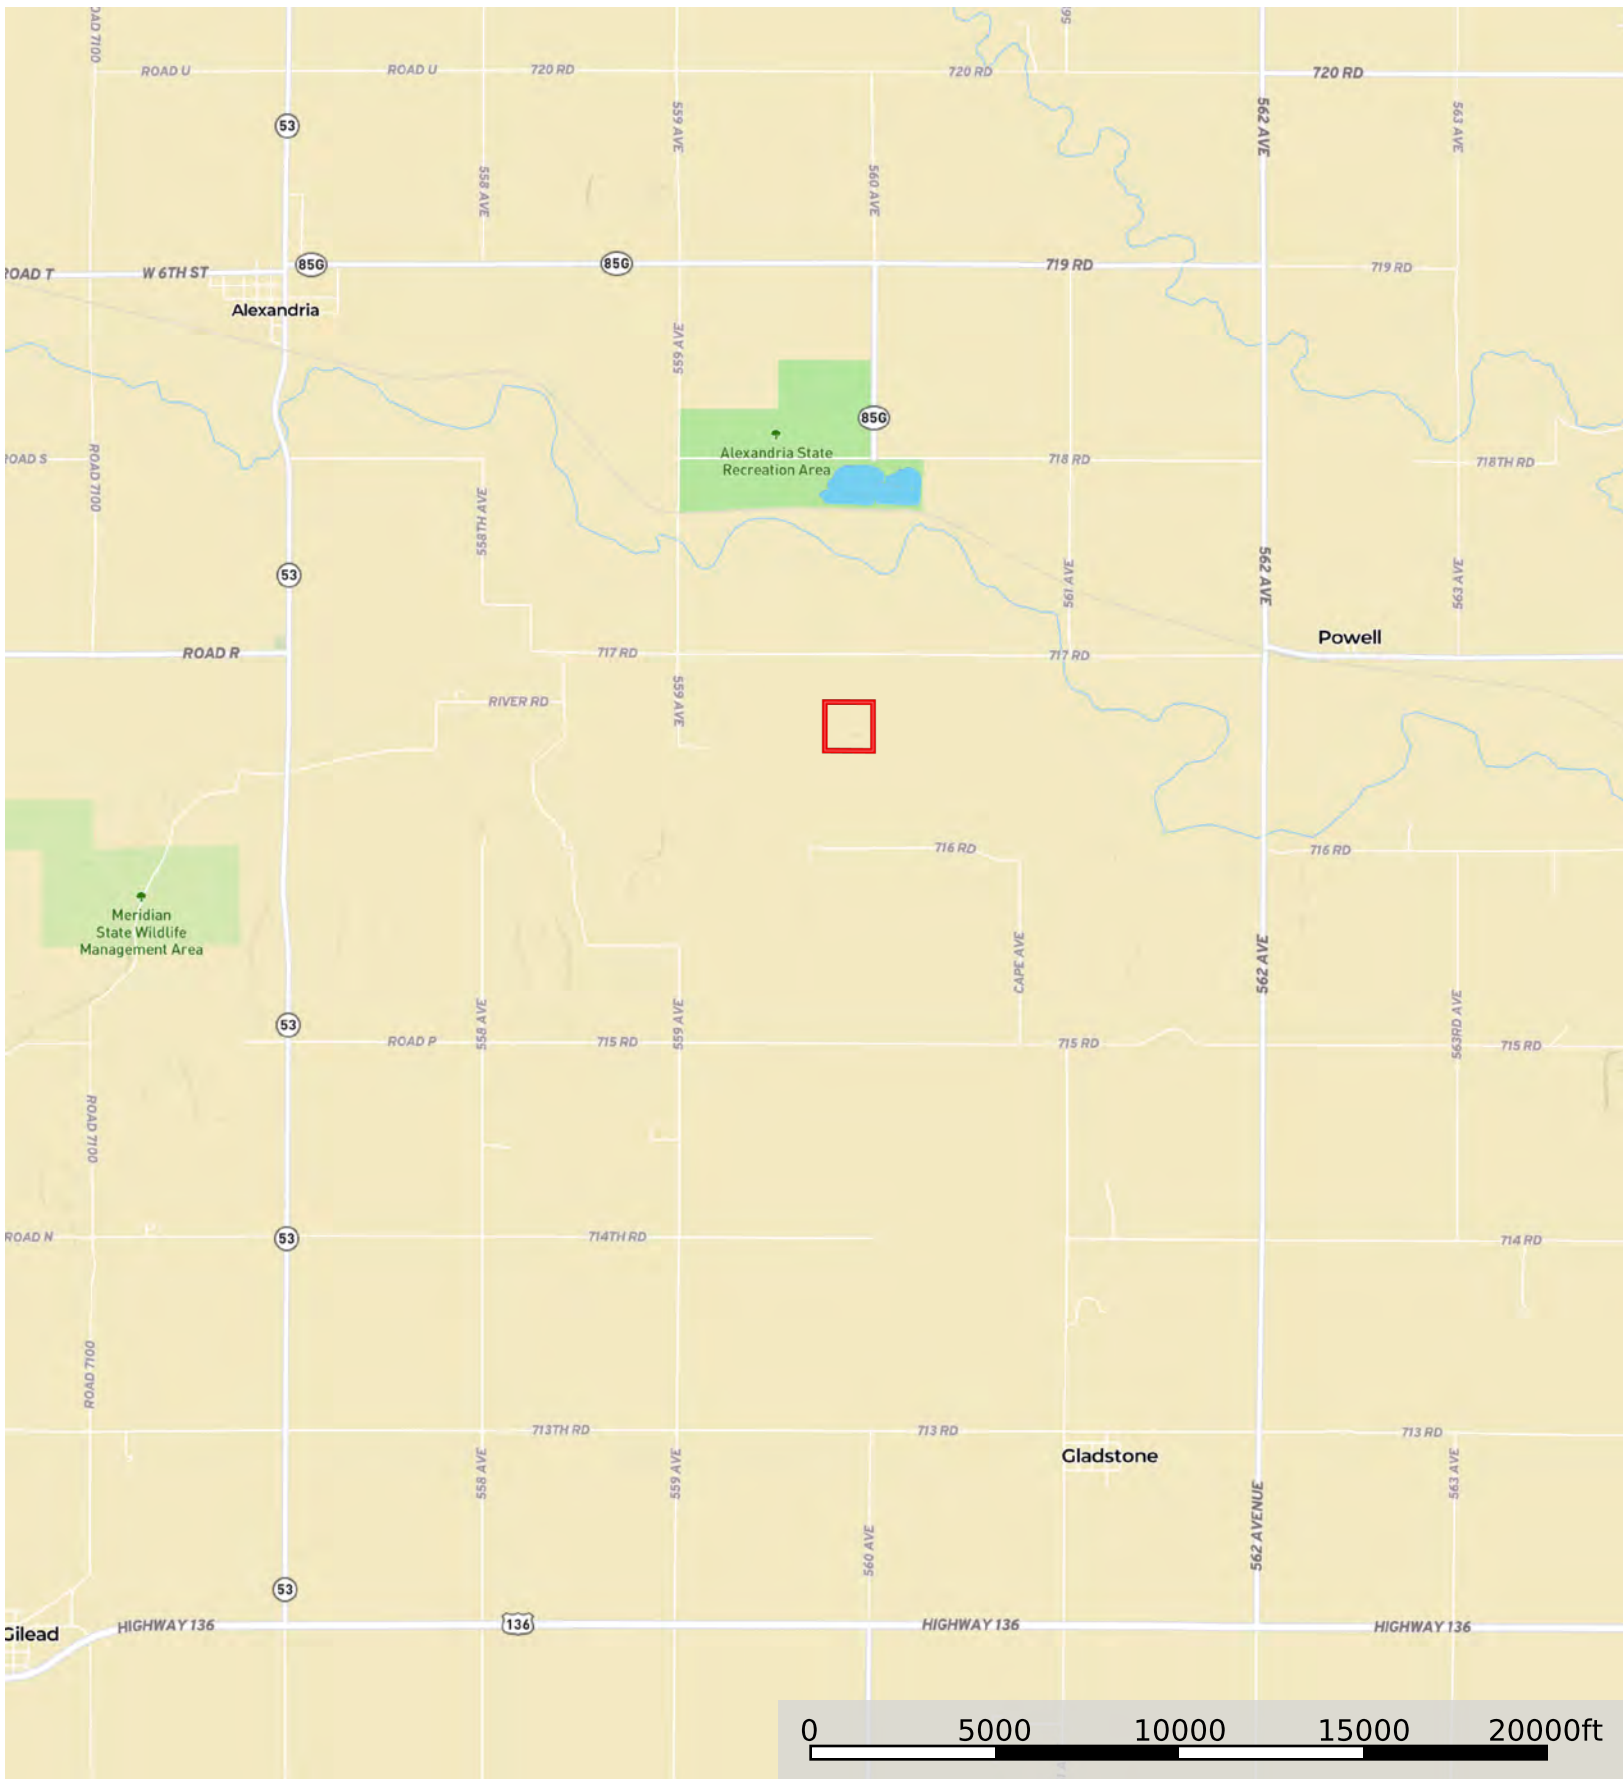

20-3-1 Jefferson Co 40 ac

Jefferson County, Nebraska, 40 AC +/-

 Boundary

20-3-1 Jefferson Co 40 ac

Jefferson County, Nebraska, 40 AC +/-

 Boundary

 Boundary