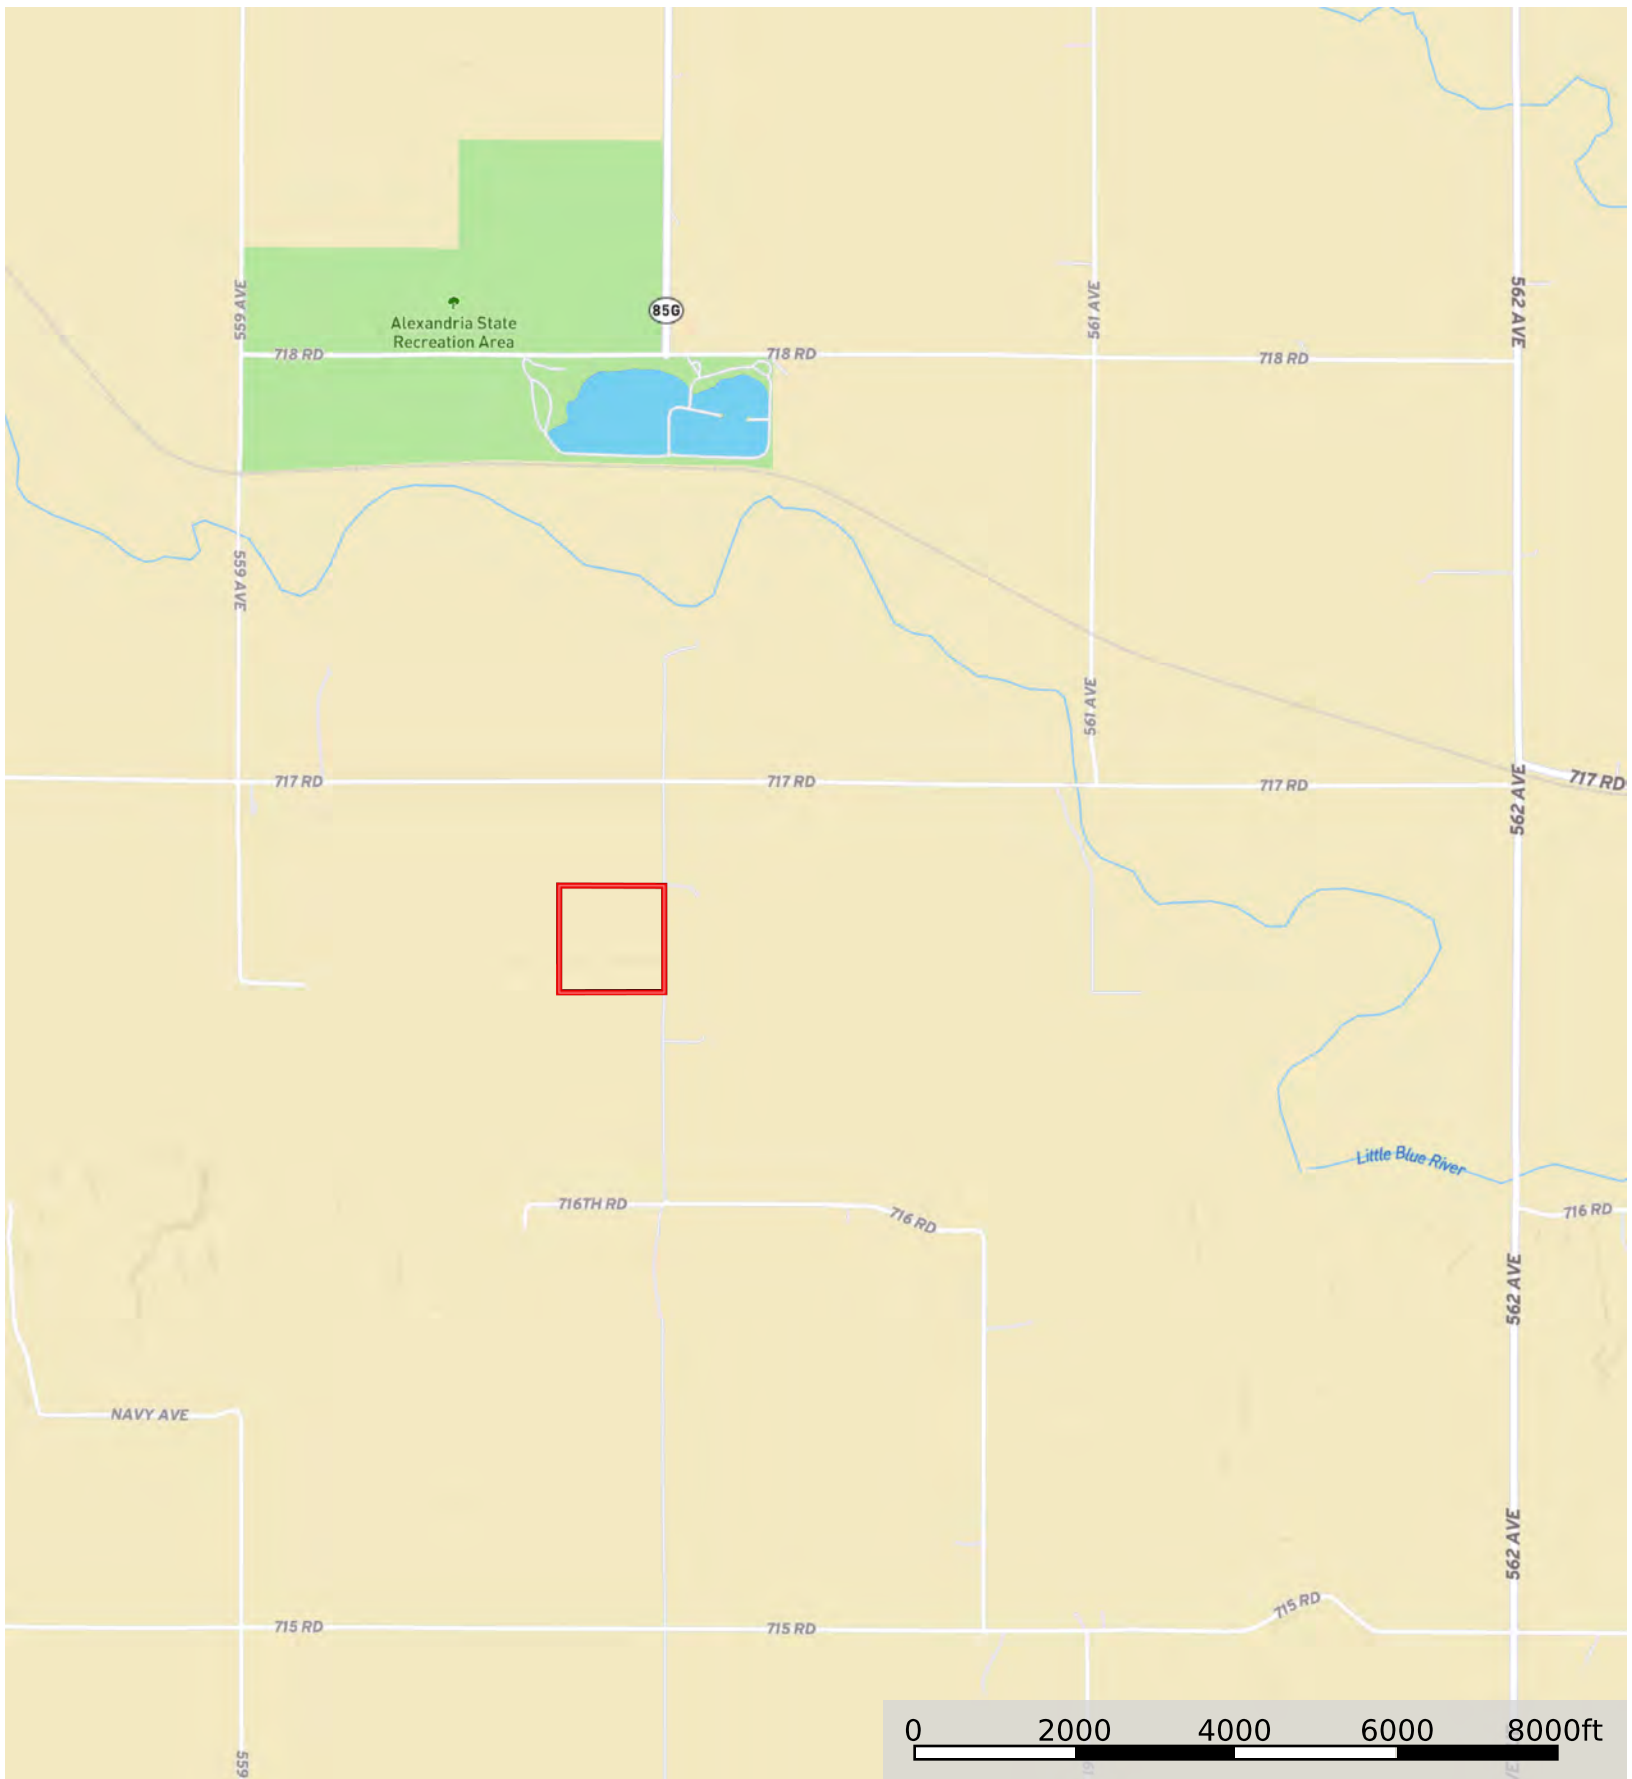

20-3-1 Jefferson Co 40 ac

Jefferson County, Nebraska, 40 AC +/-

 Boundary

20-3-1 Jefferson Co 40 ac

Jefferson County, Nebraska, 40 AC +/-

 Boundary

 Boundary